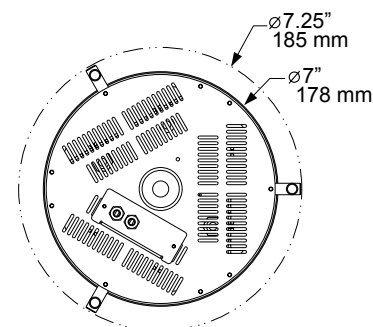

ARCHITECTURAL & COMMERCIAL SOLID STATE LIGHTING

MINI DOWNLIGHT

MINI DOWNLIGHT

SIDE VIEW

TOP VIEW

DESCRIPTION

Affineon's Decorative Downlight Mini Series is a robust designer downlight fixture intended to replace incandescent and metal halide lamps in convention, arena, theater, retail, office interiors, church, and other high ceiling atrium applications. Affineon's decorative fixture has a brushed aluminum anodized finish, and features a cylindrical extruded aluminum housing that provides physical and thermal component protection. The power supply is integrated with a standard DMX dimming interface. The LED's are recessed 1.5" into the can for indirect light cut off. Optional mounting systems available.

SPECIFICATIONS

| | | | |
|---------------------|--|--------------------|---|
| MATERIALS: | Anodized aluminum alloy, Stainless steel hardware. | DIMMING: | DMX (Std). None or 0-10 VAC optional |
| LAMP LIFE: | 70% lumen maintenance at 60,000 hours, 25C | DIMENSIONS: | 7.25" diameter, 8.5" high |
| POWER: | DLM-150 31W / DLM-250 45W | MOUNTING: | Ceiling pendant mount (Std) Wall and Yoke mount optional |
| VOLTAGE: | Universal 100 - 277VAC with standard 24VDC output | FINISH: | Silver Anodized Aluminum Alloy (Std) Optional finishes available |
| COLOR TEMP: | Warm White 3000K / Neutral White 4000K / Cool White 5000K / 90+ CRI 3000K | WEIGHT: | 10 lbs |
| BEAM ANGLES: | 12° / 50° / 120° | WARRANTY: | 5 years limited parts |