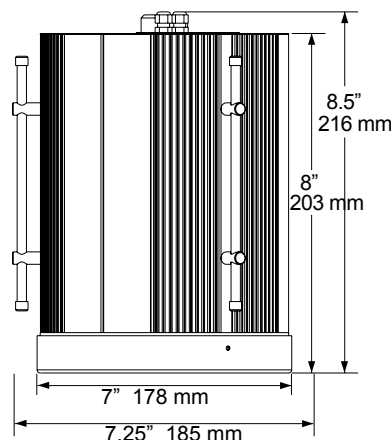

ARCHITECTURAL & COMMERCIAL SOLID STATE LIGHTING

MINI DOWNLIGHT

MINI DOWNLIGHT

SIDE VIEW

TOP VIEW

DESCRIPTION

Affineon's Decorative Downlight Mini Series is a robust designer downlight fixture intended to replace incandescent and metal halide lamps in convention, arena, theater, retail, office interiors, church, and other high ceiling atrium applications. Affineon's decorative fixture has a brushed aluminum anodized finish, and features a cylindrical extruded aluminum housing that provides physical and thermal component protection. The power supply is integrated with a standard DMX dimming interface. The LED's are recessed 1.5" into the can for indirect light cut off. Optional mounting systems available.

SPECIFICATIONS

| | | | |
|---------------------|--|--------------------|---|
| MATERIALS: | Anodized aluminum alloy, Stainless steel hardware. | DIMMING: | DMX (Std). None or 0-10 VAC optional |
| LAMP LIFE: | 70% lumen maintenance at 60,000 hours, 25C | DIMENSIONS: | 7.25" diameter, 8.5" high |
| POWER: | DLM-150 31W / DLM-250 45W | MOUNTING: | Ceiling pendant mount (Std) Wall and Yoke mount optional |
| VOLTAGE: | Universal 100 - 277VAC with standard 24VDC output | FINISH: | Silver Anodized Aluminum Alloy (Std) Optional finishes available |
| COLOR TEMP: | Warm White 3000K / Neutral White 4000K / Cool White 5000K / 90+ CRI 3000K | WEIGHT: | 10 lbs |
| BEAM ANGLES: | 12° / 50° / 120° | WARRANTY: | 5 years limited parts |