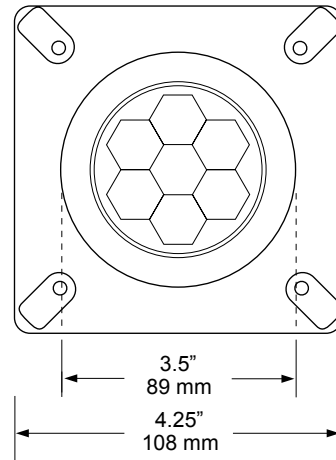

IP67

FS-MINI - PUCK MOUNT SHOWN
OTHER MOUNTING OPTIONS AVAILABLE

TOP VIEW

DESCRIPTION

Affineon's 24VDC FS-MINI fixture is designed for retrofit or new construction with optional mounting systems. With a conspicuous beam up to 50 feet, and an IP rating of 67 it is ideally suited for interior or exterior applications such as landscape and architectural uplighting. Constructed from anodized aluminum alloy and stainless steel hardware, this extremely durable, completely sealed fixture with hail resistant borofloat glass offers high quality illumination in a stylized design that utilizes high efficiency, long life LED technology at the highest performance and reliability levels available. Affineon's FS MINI series has a simple design that allows for easy installation.

SPECIFICATIONS

MATERIALS: Anodized aluminum body. Borofloat glass lens cover. Stainless steel hardware.

LAMP LIFE: 70% lumen maintenance at 60,000 hours, 25C

IP RATING: IP67

POWER: White 7.2W / RGB 3.6W

VOLTAGE: 24VDC. Separate power supply required (not included)

COLOR TEMP: Warm White 3000K / Neutral White 4000K / Cool White 5000K / 90+ CRI Warm White 3000K / RGB

BEAM ANGLES: 12° / 50° / 120° / RGB 30° only

DIMMING: Optional DMX dimmable interface available

DIMENSIONS: 4.25" x 4.25" x 2.8" deep