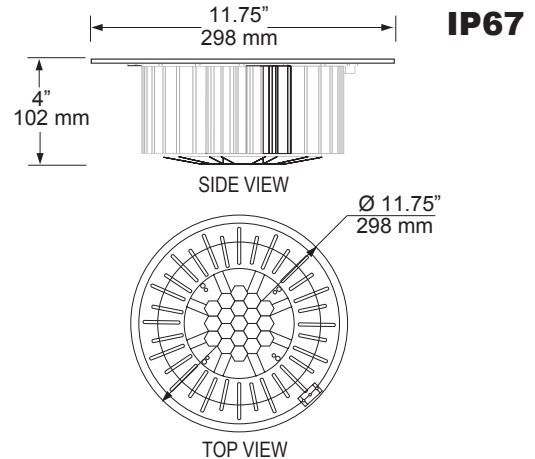

PROJECT:	
TYPE:	QUANTITY:
AGENT:	DATE:
Rev: 120310	
Copyright © 2010 Affineon Lighting	

ARCHITECTURAL & COMMERCIAL SOLID STATE LIGHTING

FS-MAX

YOKE MOUNT - 180° SWIVEL

DESCRIPTION

Affineon's FS-MAX fixture is designed for retrofit or new construction with optional enclosure mounting, and, with a 12° optic it will produce a conspicuous beam up to 100 ft. Other optical choices are ideal for closer and wider applications. With an IP rating of 67, it is ideally suited for interior or exterior applications such as landscape and architectural uplighting. Top and bottom plates of hard anodized aluminum alloy, stainless steel hardware and hail resistant borofloat glass produce an extremely durable, completely sealed fixture. Affineon's FS-MAX has a simple design that allows for easy installation. Yoke mount boasts a 180 degree swivel adjustment.

SPECIFICATIONS

MATERIALS:	Top and bottom plates are hard anodized aluminum. Borofloat glass lens cover. Stainless steel hardware.	BEAM ANGLES:	12° / 50° / 120° / Custom 12° to 30° wall wash
LAMP LIFE:	70% lumen maintenance at 60,000 hours, 25C	DIMMING:	Optional DMX dimmable interface available
IP RATING:	IP67	DIMENSIONS:	11.75" dia. x 4" deep
POWER:	FS-MAX 21.6W (White, RGB)	MOUNTING:	In-grade (Std) or Yoke Mount w/180° swivel
VOLTAGE:	24 VDC (standard). Requires power supply. Optional Integrated power supply - Universal 100 - 277VAC with standard 24VDC output	FINISH:	Black - Hard Anodized or Anodized Aluminum Alloy. (exterior)
COLOR TEMP:	Warm White 3000K / Neutral White 4000K / Cool White 5000K / RGB	WEIGHT:	9 lbs.
		WARRANTY:	5 Year Limited Parts