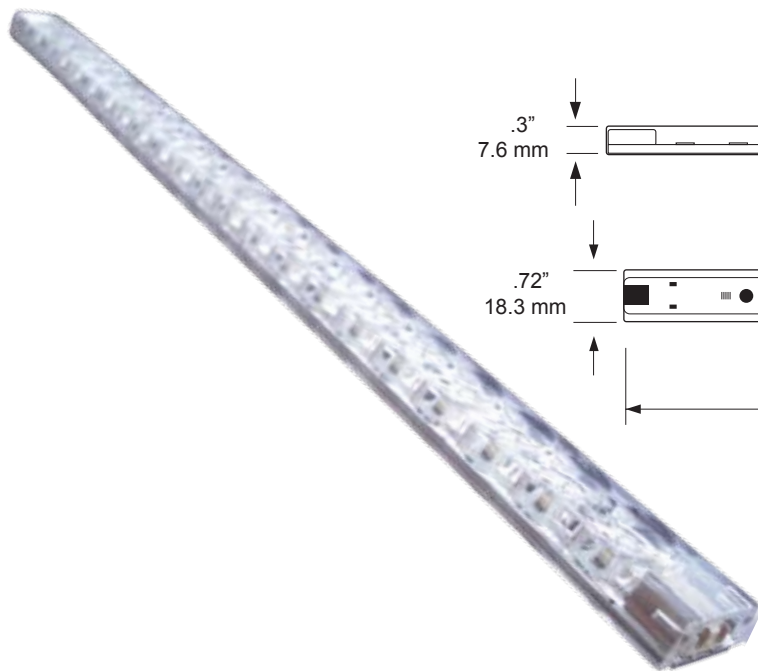

ARCHITECTURAL & COMMERCIAL SOLID STATE LIGHTING

LINEAR MICRO

INDOOR RATED

LINEAR MICRO
SHOWN WITH REMOVABLE ACRYLIC LENS

DESCRIPTION

Affineon's Linear Micro light is an extremely efficient high quality light source in a very compact package utilizing high efficiency, long life LED technology. Designed for under cabinets, security safes, gun safes, storage cabinets and other compact applications. With the removable acrylic lens in place it produces a 50 degree beam angle; with it removed it produces a wide, 120 degree beam angle. The Linear Micro LED's are the highest quality available. Rated for 70% lumen maintenance over 50,000 hours. Requires a class listed power supply delivering between 12 and 24VDC.

SPECIFICATIONS

MATERIALS:	Acrylic Lens / Aluminum PCB	BEAM ANGLES:	50° w/ lens (removable) / 120° w/o lens
LAMP LIFE:	70% lumen maintenance at 50,000 hours, 25C	DIMMING:	N/A
IP RATING:	Indoor Rated	DIMENSIONS:	12" length
POWER:	1.5W per ft.	FINISH:	N/A
VOLTAGE:	12-24VDC (Power supply not included)	WEIGHT:	1 oz.
COLOR TEMP:	Warm White 3000K / Neutral White 4000K / Cool White 5000K	WARRANTY:	5 Year Limited Parts

CERTIFICATIONS

ORDERING LOGIC (EXAMPLE: LMR - 12-24 - CW - 120)

MODEL	VOLTAGE	COLOR TEMP	BEAM ANGLE
LMR Linear Micro	12-24 12-24 VDC (Power Supply not included)	WW 3000K NW 4000K CW 5000K	B2 50° w/Acrylic Lens 120° w/o Acrylic Lens