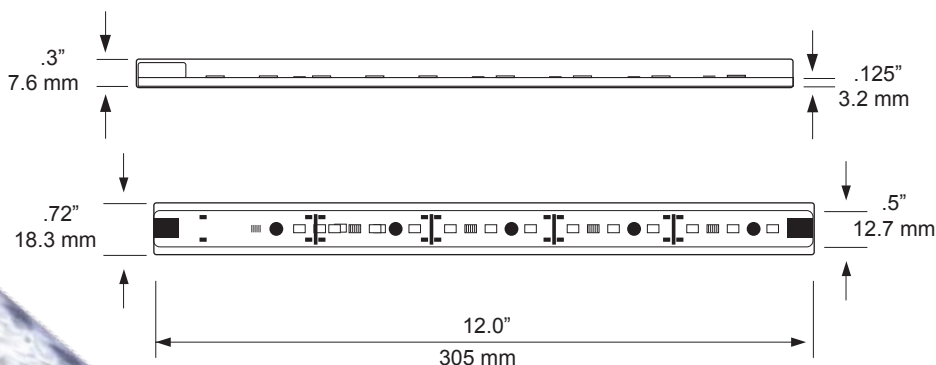

ARCHITECTURAL & COMMERCIAL SOLID STATE LIGHTING

LINEAR MICRO

INDOOR RATED

LINEAR MICRO
SHOWN WITH REMOVABLE ACRYLIC LENS

DESCRIPTION

Affineon's Linear Micro light is an extremely efficient high quality light source in a very compact package utilizing high efficiency, long life LED technology. Designed for under cabinets, security safes, gun safes, storage cabinets and other compact applications. With the removable acrylic lens in place it produces a 50 degree beam angle; with it removed it produces a wide, 120 degree beam angle. The Linear Micro LED's are the highest quality available. Rated for 70% lumen maintenance over 50,000 hours. Requires a class listed power supply delivering between 12 and 24VDC.

SPECIFICATIONS

MATERIALS:	Acrylic Lens / Aluminum PCB	BEAM ANGLES:	50° w/ lens (removable) / 120° w/o lens
LAMP LIFE:	70% lumen maintenance at 50,000 hours, 25C	DIMMING:	N/A
IP RATING:	Indoor Rated	DIMENSIONS:	12" length
POWER:	1.5W per ft.	FINISH:	N/A
VOLTAGE:	12-24VDC (Power supply not included)	WEIGHT:	1 oz.
COLOR TEMP:	Warm White 3000K / Neutral White 4000K / Cool White 5000K	WARRANTY:	5 Year Limited Parts

CERTIFICATIONS

ORDERING LOGIC (EXAMPLE: LMR - 12-24 - CW - 120)

MODEL	VOLTAGE	COLOR TEMP	BEAM ANGLE
LMR Linear Micro	12-24 12-24 VDC (Power Supply not included)	WW 3000K NW 4000K CW 5000K	B2 50° w/Acrylic Lens 120° w/o Acrylic Lens