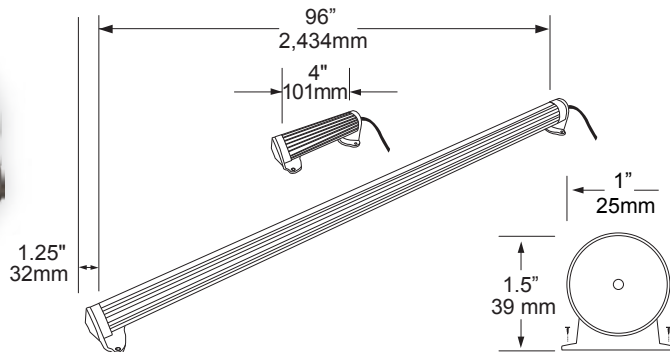

DESCRIPTION

Affineon's Linear Mini is an extremely efficient light fixture designed for a wide range of lighting applications such as display, cove, under cabinet, artwork, task and more. The LED's used in the Linear Mini Series are the highest quality available and rated for 70% lumen maintenance over 50,000 hours. Each LED circuit is controlled by an on-board current regulator to ensure optimum performance and long life. Linear Mini is a 24DC fixture with an optional DMX dimming interface optional.

SPECIFICATIONS

MATERIALS:	Anodized aluminum alloy body	DIMENSIONS:	Display section lengths = 12" each. All versions customizable up to 8 foot lengths. Add 1.25" for end caps.
LAMP LIFE:	70% lumen maintenance at 50,000 hours, 25C	MOUNTING:	Bracket Mount (Std) / Custom Bracket available
IP RATING:	Indoor Rated / Optional IP65	CONTROL:	DMX dimming interface optional.
POWER:	8W per foot	FINISH:	Silver Anodized Aluminum Alloy (Std) Optional finishes available
VOLTAGE:	24VDC (Requires separate power supply)	WEIGHT:	0.4 lbs. per linear foot
COLOR TEMP:	Warm White 3000K / Neutral White 4000K / Cool White 5000K	WARRANTY:	5 Year Limited Parts
BEAM ANGLES:	120° x 120° degrees		
DIMMING:	None (Std). DMX dimmable interface optional.		

ACCESSORIES
 IP65

* LED section lengths: 12"
Customizable up to 8 foot lengths.
Add 1.25" for end caps.