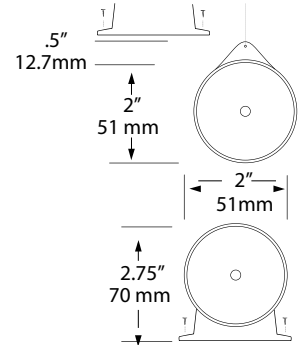

DESCRIPTION

Affineon's Linear Power offers high quality illumination in a beautifully shaped package utilizing high efficiency, long life LED's which afford the highest performance levels, reliability, and support available. Each LED section features an on-board constant current regulator for optimum performance and long life. It provides optical choices that allow maximum light throwing from 1 to 100 feet. Readily adapted to a wide range of indoor, outdoor, and marine lighting applications. The Linear Power is perfect for architectural accent lighting, warehouse aisles, walk-in freezers, display, cove, task lighting and more.

SPECIFICATIONS

MATERIALS:	Aluminum extrusion and machined components with stainless steel hardware.	BEAM ANGLES:	12° / 50° / 12° x 50° / 120°
LAMP LIFE:	70% lumen maintenance at 60,000 hours, 25C	DIMMING:	None (Std). DMX or 0-10VAC optional
IP RATING:	Indoor Rated / IP 65 optional	DIMENSIONS:	2" diameter x 19", up to 97.25" length per fixture
POWER:	10.8W per ft.	MOUNTING:	Bracket Mount (Std) / Cable Suspension Mount / Custom Bracket Available
VOLTAGE:	24VDC (Requires separate power supply)	FINISH:	Silver Anodized Aluminum Alloy (Std) Optional finishes available
COLOR TEMP:	Warm White 3000K / Neutral White 4000K / Cool White 5000K / 90+ CRI Warm White 3000K Red / Amber / Green / Blue / Royal Blue / Custom Colors Available	WEIGHT:	1.4 lbs. per linear foot
		WARRANTY:	5 Year Limited Parts

CERTIFICATIONS

ORDERING LOGIC

(EXAMPLE: LP - 24 - CW - 120 - DMX - 4 - B - B)

MODEL	VOLTAGE	COLOR TEMP	BEAM ANGLE	DIMMING	LENGTH	MOUNTING	FINISH	ACCESSORIES
LP	24							☐ IP65
Linear Power	24VDC*	WW 3000K NW 4000K CW 5000K SP3 90+CRI 3000K RD Red AM Amber GR Green BL Blue RB Royal Blue CC Custom Colors Available	12 12° 50 50° R 12° x 50° 120 120°	N None DMX DMX V 0-10V	1 19" 2 34.75" 3 50.25" 4 66" 5 81.5" 6 97.25"	B Bracket Mount C Cable Suspension CB Custom Bracket	S Silver B Black HB Hard Ano Black HT Hard Ano Titanium	

*Requires separate power supply